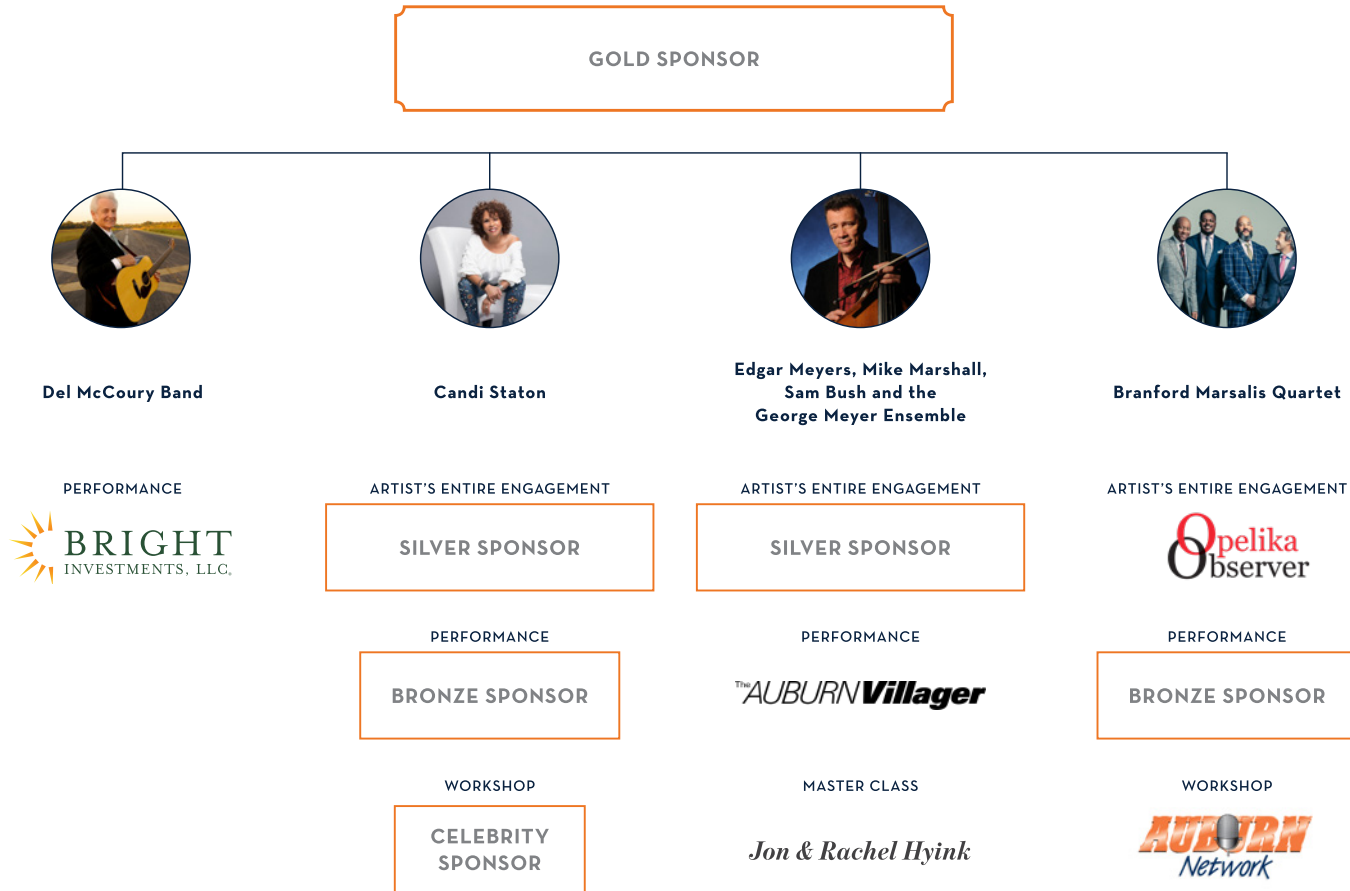

CONCERT SERIES

Sponsors at the Celebrity level and higher can name an artist engagement, performance or series. Available naming opportunities are outlined above in orange. To learn more about available sponsorship opportunities, contact Carrie Collett, development officer, at 334.844.7945 or carriecollett@auburn.edu.