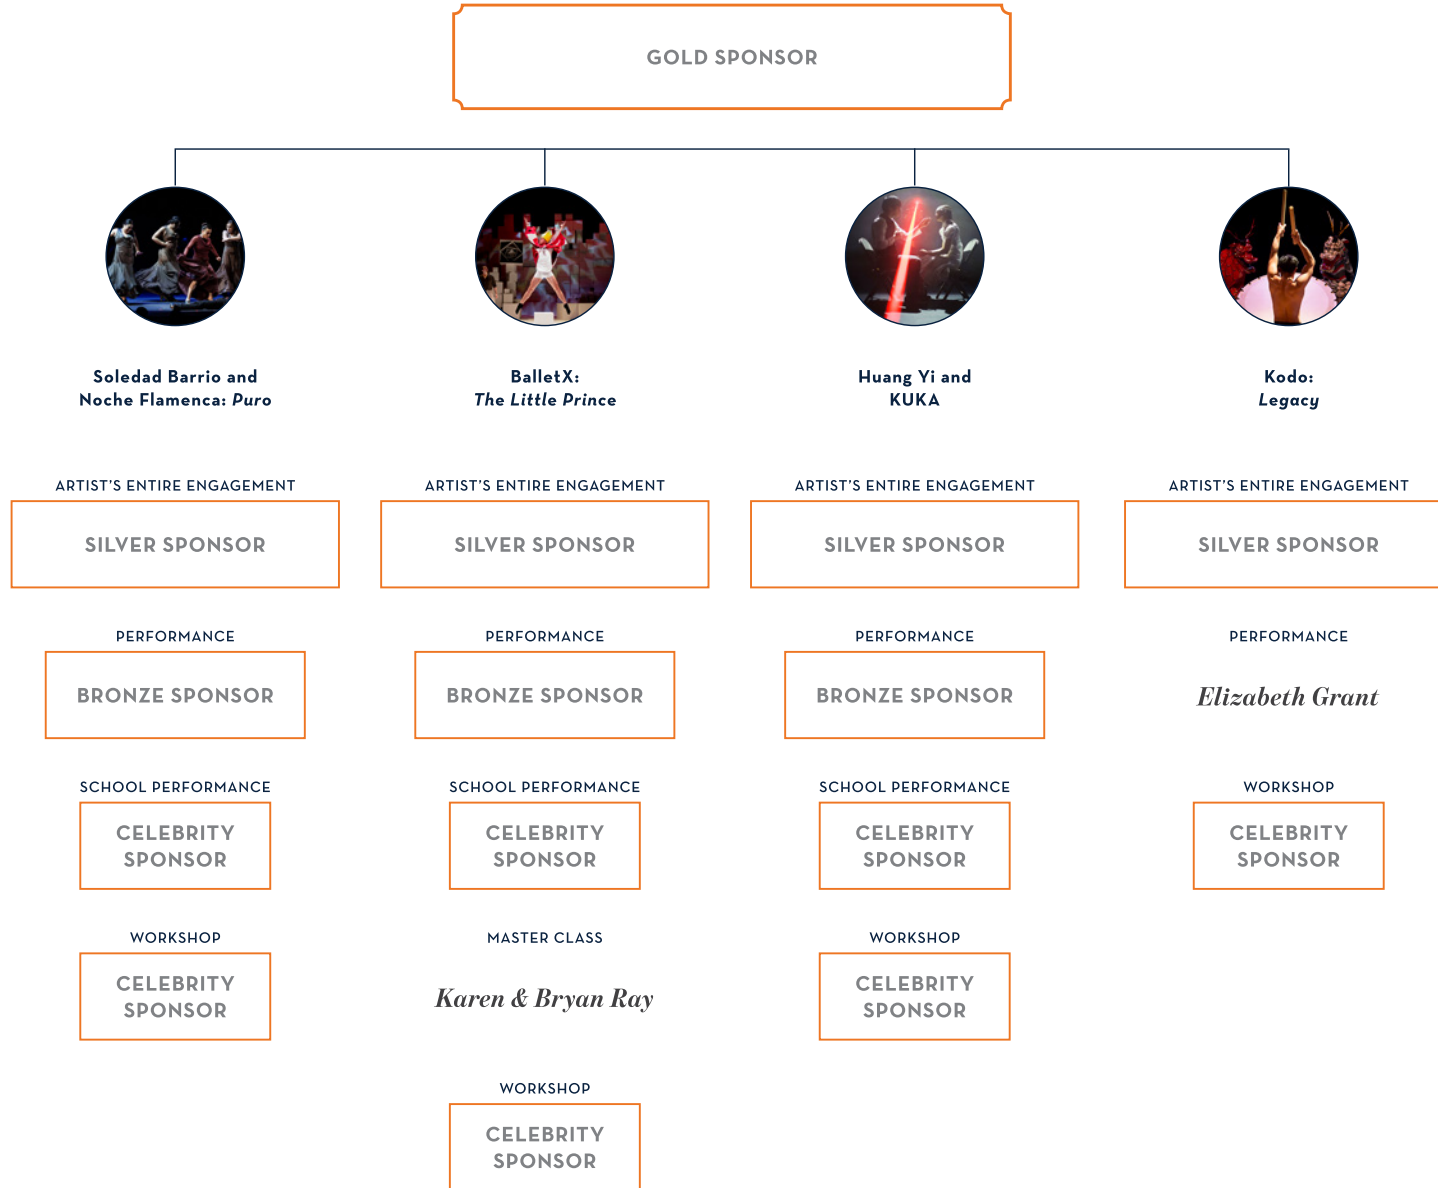

DANCE & MOVEMENT SERIES

Sponsors at the Celebrity level and higher can name an artist engagement, performance or series. Available naming opportunities are outlined above in orange. To learn more about available sponsorship opportunities, contact Carrie Collett, development officer, at 334.844.7945 or carriecollett@auburn.edu.