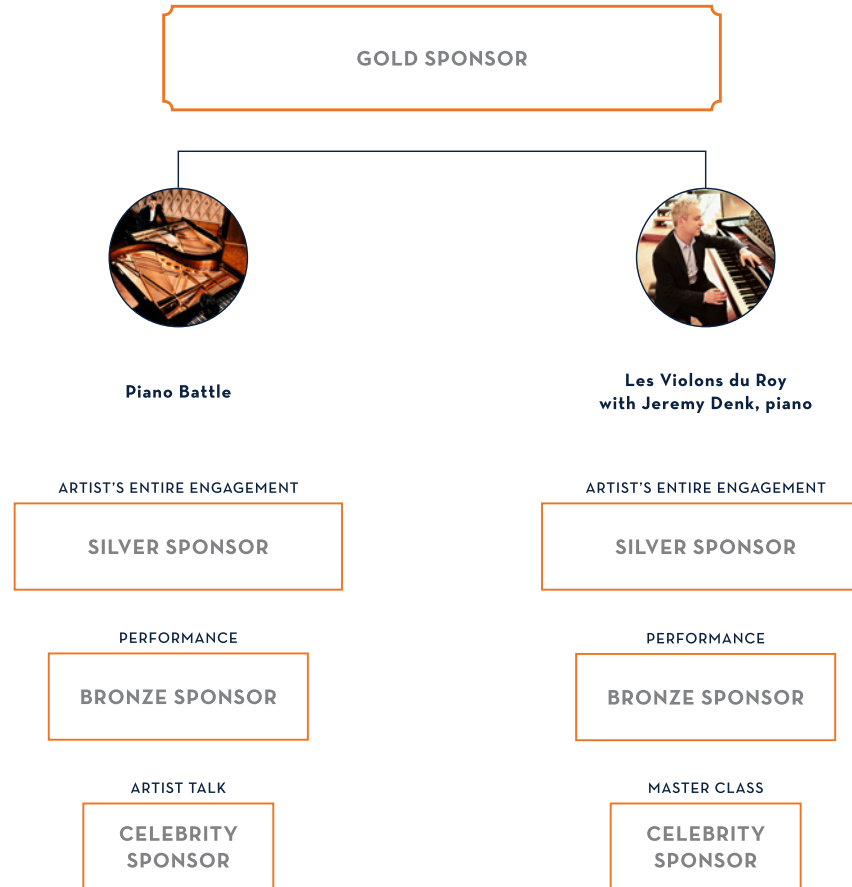

ORCHESTRA & CHAMBER MUSIC SERIES

Sponsors at the Celebrity level and higher can name an artist engagement, performance or series. Available naming opportunities are outlined above in orange. To learn more about available sponsorship opportunities, contact Carrie Collett, development officer, at 334.844.7945 or carriecollett@auburn.edu.