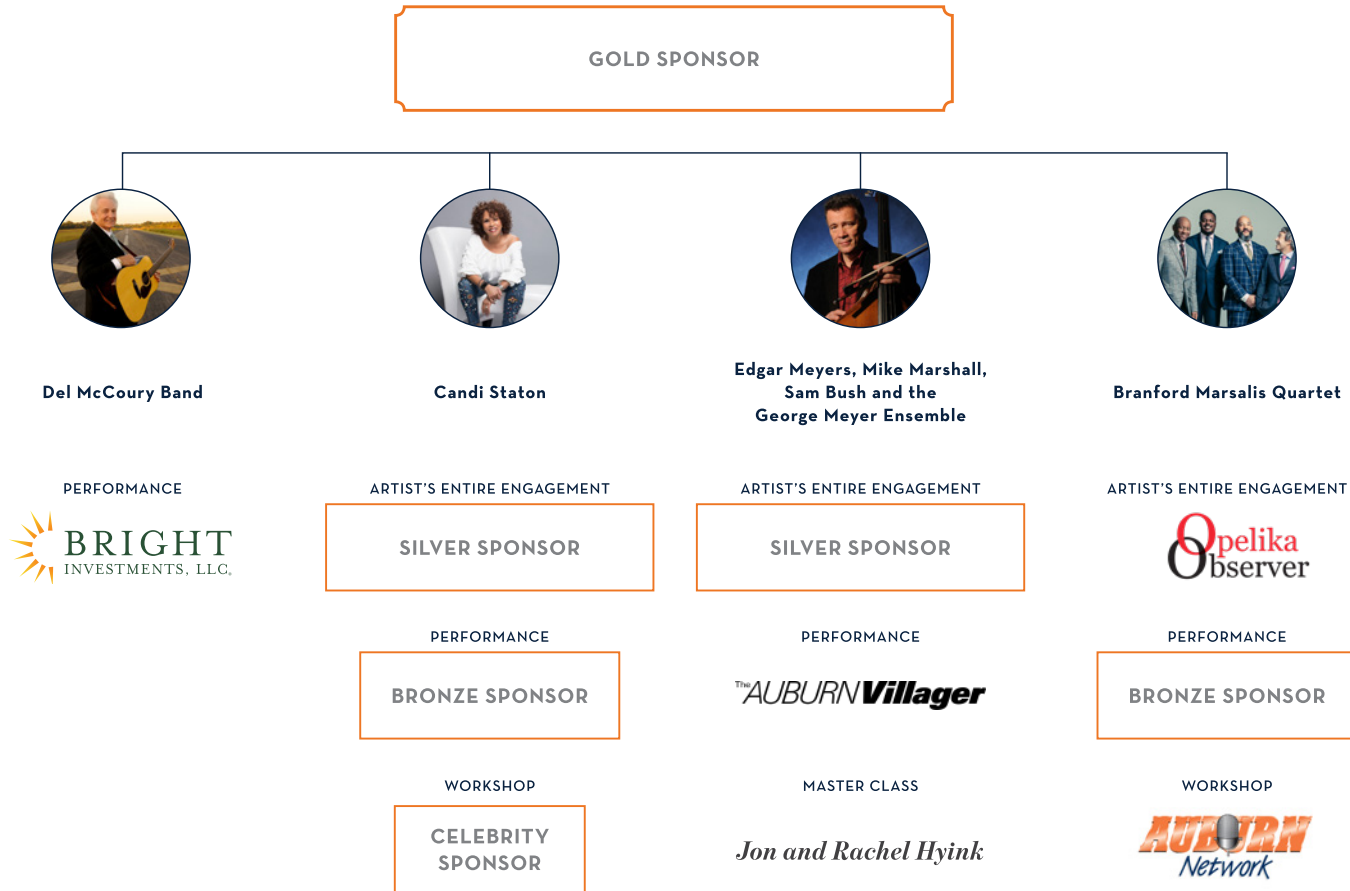

CONCERT SERIES

Sponsors at the Celebrity level and higher can name an artist engagement, performance or series. Available naming opportunities are outlined above in orange. To learn more about available sponsorship opportunities, contact Carrie Collett, development officer, at 334.844.7945 or carriecollett@auburn.edu.