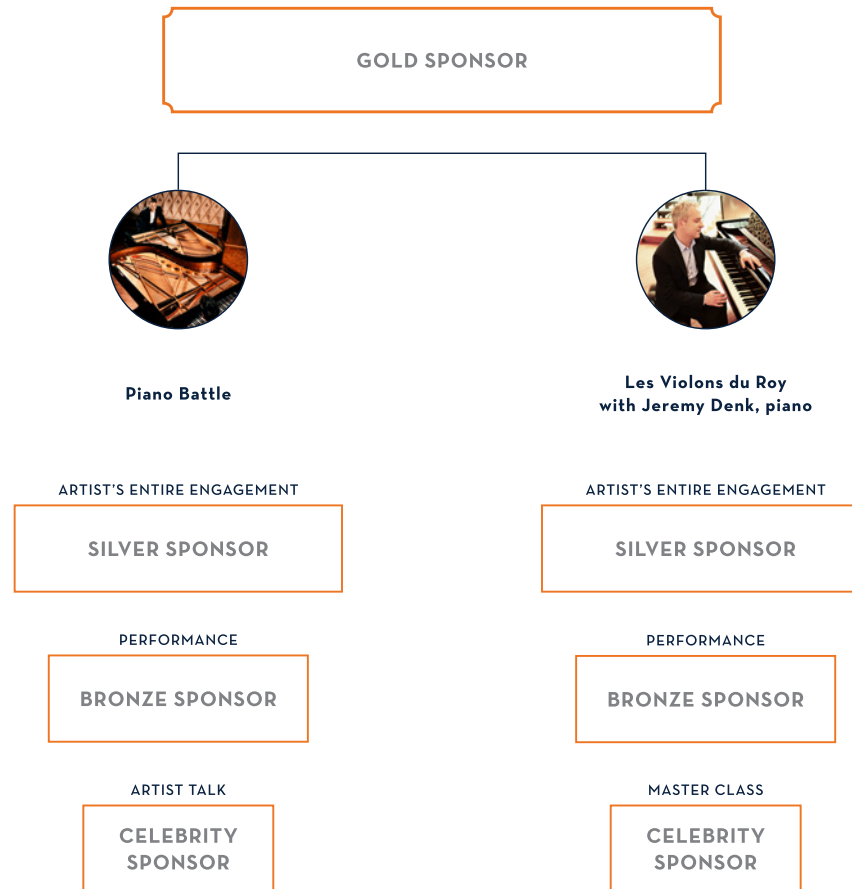

ORCHESTRA & CHAMBER MUSIC SERIES

Sponsors at the Celebrity level and higher can name an artist engagement, performance or series. Available naming opportunities are outlined above in orange. To learn more about available sponsorship opportunities, contact Carrie Collett, development officer, at 334.844.7945 or carriecollett@auburn.edu.